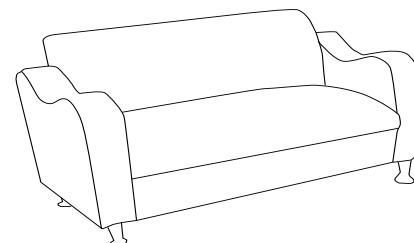

Claudia

Goes Great with Work.

We believe that a seat can, and should, combine both form and function. For **Claudia**, we put special emphasis on the form. Take a seat and your arms will naturally fall into the gently undulating contour of the fully upholstered arms. Brightly polished aluminum legs add just the right amount of sparkle and visual interest. The cushions are plush and supportive so that waiting goes from a "chore" to a "pleasure."

Claudia Club Chair

Model Number: 5301
 Overall: 33.5"W x 31"D x 33"H
 Back: 21"W x 16"H
 Seat: 21"W x 20"D
 Seat Height from Floor: 18"
 Arm Height from Floor: 26.5"

Claudia Loveseat

Model Number: 5302
 Overall: 56.5"W x 31"D x 33"H
 Back: 44"W x 16"H
 Seat: 44"W x 20"D
 Seat Height from Floor: 18"
 Arm Height from Floor: 26.5"

Claudia Sofa

Model Number: 5303
 Overall: 78.5"W x 31"D x 33"H
 Back: 66"W x 16"H
 Seat: 66"W x 20"D
 Seat Height from Floor: 18"
 Arm Height from Floor: 26.5"

5301 Club Chair

Seat/Back: Flying High 281-001 Lacquer
 Arms: Foundation 350-002 Cornsilk