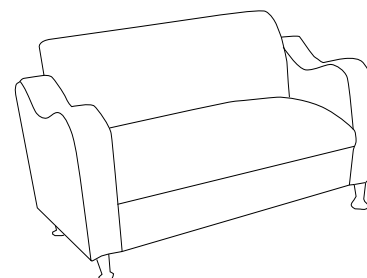

Claudia

Goes Great with Work.

We believe that a seat can, and should, combine both form and function. For **Claudia**, we put special emphasis on the form. Take a seat and your arms will naturally fall into the gently undulating contour of the fully upholstered arms. Brightly polished aluminum legs add just the right amount of sparkle and visual interest. The cushions are plush and supportive so that waiting goes from a "chore" to a "pleasure."

Claudia Club Chair

Model Number: 5301
 Overall: 33.5"W x 31"D x 33"H
 Back: 21"W x 16"H
 Seat: 21"W x 20"D
 Seat Height from Floor: 18"
 Arm Height from Floor: 26.5"

Claudia Loveseat

Model Number: 5302
 Overall: 56.5"W x 31"D x 33"H
 Back: 44"W x 16"H
 Seat: 44"W x 20"D
 Seat Height from Floor: 18"
 Arm Height from Floor: 26.5"

Claudia Sofa

Model Number: 5303
 Overall: 78.5"W x 31"D x 33"H
 Back: 66"W x 16"H
 Seat: 66"W x 20"D
 Seat Height from Floor: 18"
 Arm Height from Floor: 26.5"

5301 Club Chair

Seat/Back: Flying High 281-001 Lacquer
 Arms: Foundation 350-002 Cornsilk