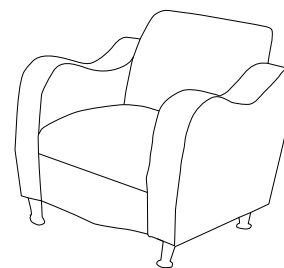

Claudia

Goes Great with Work.

We believe that a seat can, and should, combine both form and function. For **Claudia**, we put special emphasis on the form. Take a seat and your arms will naturally fall into the gently undulating contour of the fully upholstered arms. Brightly polished aluminum legs add just the right amount of sparkle and visual interest. The cushions are plush and supportive so that waiting goes from a "chore" to a "pleasure."

Claudia Club Chair

Model Number: 5301
 Overall: 33.5"W x 31"D x 33"H
 Back: 21"W x 16"H
 Seat: 21"W x 20"D
 Seat Height from Floor: 18"
 Arm Height from Floor: 26.5"

Claudia Loveseat

Model Number: 5302
 Overall: 56.5"W x 31"D x 33"H
 Back: 44"W x 16"H
 Seat: 44"W x 20"D
 Seat Height from Floor: 18"
 Arm Height from Floor: 26.5"

Claudia Sofa

Model Number: 5303
 Overall: 78.5"W x 31"D x 33"H
 Back: 66"W x 16"H
 Seat: 66"W x 20"D
 Seat Height from Floor: 18"
 Arm Height from Floor: 26.5"

5301 Club Chair

Seat/Back: Flying High 281-001 Lacquer
 Arms: Foundation 350-002 Cornsilk